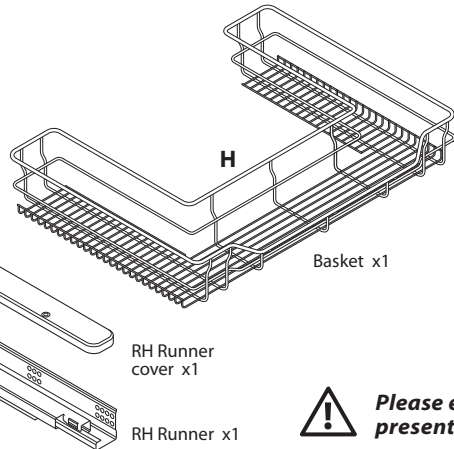

**!** *IMPORTANT - The 900mm unit has a maximum loading limit of 30kg. Load should be evenly distributed across the basket.*

- Parts**
- A**  x8 4 x 16mm screw
  - B**  x4 M5 x 8mm screw
  - C**  x4 Clamp
  - D**  LH Runner cover x1
  - E**  LH Runner x1
  - F**  RH Runner cover x1
  - G**  RH Runner x1